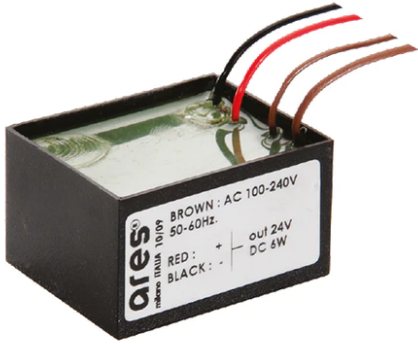

Power Supply 16x1W 110÷240Vac/350 mA Dimmable push-dimm/1-10V Ip20
129

Power Supply 100÷240Vac/ 8W at
24Vdc/ 6W at 350mA Ip65
106