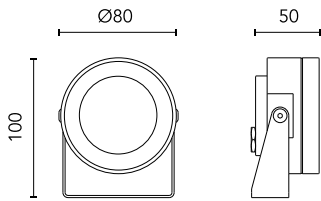

Martina 350-500mA

■ 10510712.8 - Anodized Aluminium

Adjustable spotlight.

Configuration: turned and anodized (raw or painted) aluminium structure with stainless steel adjustable bracket. Glass diffuser: transparent or sandblasted with silkscreen border, fixed through a robotic gluing system.

Protection rating: IP67

In compliance with EN60598-1 standards

Class of insulation: III

Installation: the luminaire is equipped with 2000mm cable. Martina 24V and Maxi Martina 24V are equipped with a dc/dc highly efficient resin-coated converter that removes electromagnetic interference and protects against polarity reversal and sudden voltage peak. Parallel wiring required. Mini Martina, Martina RGB and Maxi Martina RGB requires connection in series.