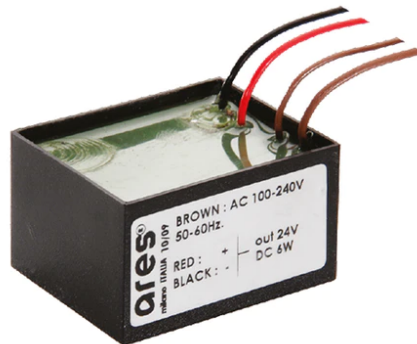

Martina 350-500mA

■ 10510700.6 - Grey

Adjustable spotlight.

Configuration: turned and anodized (raw or painted) aluminium structure with stainless steel adjustable bracket. Glass diffuser: transparent or sandblasted with silkscreen border, fixed through a robotic gluing system.

Double layer coating for high resistance to corrosion: the aluminium components are painted with a double coat using powders which are compliant with QUALICOAT standards: a first layer of epoxy powder (with excellent chemical and mechanical resistance) and a second finishing layer of polyester powder (resistant to UV rays and atmospheric agents). The entire painting process of the aluminium fitting starts from components which have been sand-blasted in advance to make the surface more porous and increase the adherence of the paint. Ares effects alkaline and acid washing to clean the surfaces completely, then rinses with demineralised water to remove any residue particles, subsequently a chemical conversion treatment is done to protect against rusting.

Optical

Lighting type	Direct
LED type	Power LED
Light distribution	Symmetric
Optical type	Flood

Electrical

Frequency (Hz)	50-60	Insulation class	III
Voltage (V)	500MA		
Dimmable	No		
Driver type	Not dimmable		
Emergency	Without		

Physical

Color	Grey
--------------	------

Martina 350-500mA

Visor for Martina
51.4

Ground Spike Martina/Mini
Martina/Perseo 9/Iota
136

2 Way Terminal Block 4 Poles Ip68 H2O
Stop
236

Power Supply 8W 100+240Vac/24Vdc
350mA Ip20
150