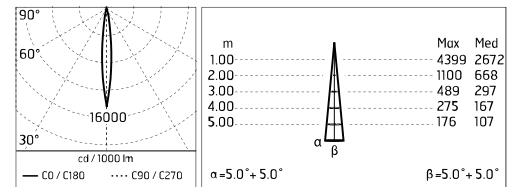

Optical

Lighting type	Direct
LED type	Power LED
Light distribution	Symmetric
Optical type	Spot