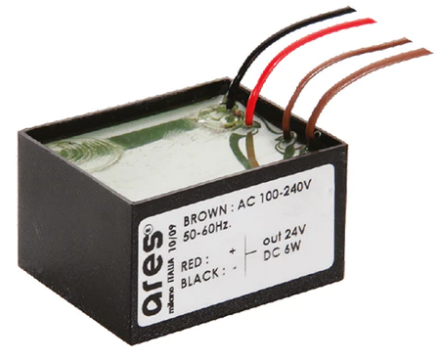

Power Supply 100+240Vac/ 8W at
24Vdc/ 6W at 350mA Ip65
106