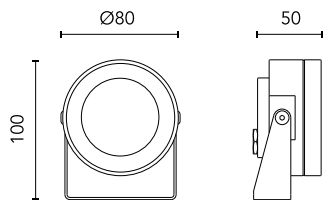

Martina 24V

■ 1055622.3 - Anthracite

Adjustable spotlight.

Configuration: turned and anodized (raw or painted) aluminium structure with stainless steel adjustable bracket. Glass diffuser: transparent or sandblasted with silkscreen border, fixed through a robotic gluing system. Double layer coating for high resistance to corrosion: the aluminium components are painted with a double coat using powders which are compliant with QUALICOAT standards: a first layer of epoxy powder (with excellent chemical and mechanical resistance) and a second finishing layer of polyester powder (resistant to UV rays and atmospheric agents). The entire painting process of the aluminium fitting starts from components which have been sand-blasted in advance to make the surface more porous and increase the adherence of the paint. Ares effects alkaline and acid washing to clean the surfaces completely, then rinses with demineralised water to remove any residue particles, subsequently a chemical conversion treatment is done to protect against rusting.

Protection rating: IP67

In compliance with EN60598-1 standards

Class of insulation: III

Installation: the luminaire is equipped with 2000mm cable. Martina 24V and Maxi Martina 24V are equipped with a dc/dc highly efficient resin-coated converter that removes electromagnetic interference and protects against polarity reversal and sudden voltage peak. Parallel wiring required. Mini Martina, Martina RGB and Maxi Martina RGB requires connection in series.