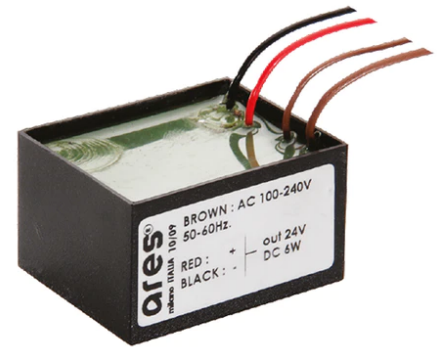

## Martina 24V

■ 1055622.12 - Forest Green

Adjustable spotlight.

Configuration: turned and anodized (raw or painted) aluminium structure with stainless steel adjustable bracket. Glass diffuser: transparent or sandblasted with silkscreen border, fixed through a robotic gluing system. Double layer coating for high resistance to corrosion: the aluminium components are painted with a double coat using powders which are compliant with QUALICOAT standards: a first layer of epoxy powder (with excellent chemical and mechanical resistance) and a second finishing layer of polyester powder (resistant to UV rays and atmospheric agents). The entire painting process of the aluminium fitting starts from components which have been sand-blasted in advance to make the surface more porous and increase the adherence of the paint. Ares effects alkaline and acid washing to clean the surfaces completely, then rinses with demineralised water to remove any residue particles, subsequently a chemical conversion treatment is done to protect against rusting.

### Physical

<b>Color</b>	Forest Green
--------------	--------------

# Martina 24V

Visor for Martina  
51.4

Ground Spike Martina/Mini  
Martina/Perseo 9/Iota  
136

3/4 Way Terminal Block 4 Poles Ip68  
H2O Stop  
215

2 Way Terminal Block 4 Poles Ip68 H2O  
Stop  
236

Power Supply 8W 100+240Vac/24Vdc  
350mA Ip20  
150