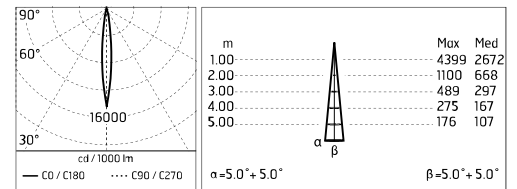

Optical

Lighting type	Direct
LED type	Power LED
Light distribution	Symmetric
Optical type	Spot

Electrical

Frequency (Hz)	50-60	Insulation class	III
Voltage (V)	24		
Dimmable	No		
Driver type	Not dimmable		
Emergency	Without		