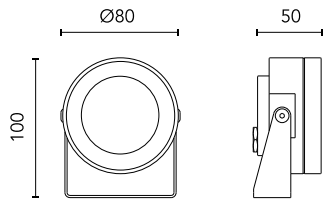

Optical

Lighting type	Direct
LED type	Power LED
Light distribution	Symmetric
Optical type	Spot