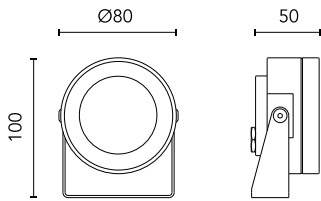

Protection rating: IP67

In compliance with EN60598-1 standards

Class of insulation: III

Installation: the luminaire is equipped with 2000mm cable. Martina 24V and Maxi Martina 24V are equipped with a dc/dc highly efficient resin-coated converter that removes electromagnetic interference and protects against polarity reversal and sudden voltage peak. Parallel wiring required. Mini Martina, Martina RGB and Maxi Martina RGB requires connection in series.

Optical

Lighting type	Direct
LED type	Power LED
Light distribution	Symmetric
Optical type	Flood

m	Max	Med
1.00	358	211
2.00	89	53
3.00	40	23
4.00	22	13
5.00	14	8

$\alpha = 25.0^\circ \pm 25.0^\circ$ $\beta = 25.0^\circ \pm 25.0^\circ$