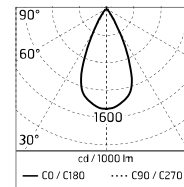

Optical

Lighting type	Direct
LED type	Power LED
Light distribution	Symmetric
Optical type	Flood

m	Max	Med
1.00	358	211
2.00	89	53
3.00	40	23
4.00	22	13
5.00	14	8

$\alpha = 25.0^\circ \pm 25.0^\circ$ $\beta = 25.0^\circ \pm 25.0^\circ$