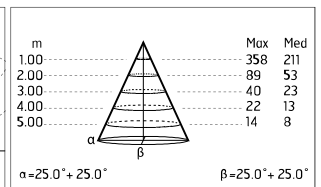

Optical

Lighting type	Direct
LED type	Power LED
Light distribution	Symmetric
Optical type	Flood