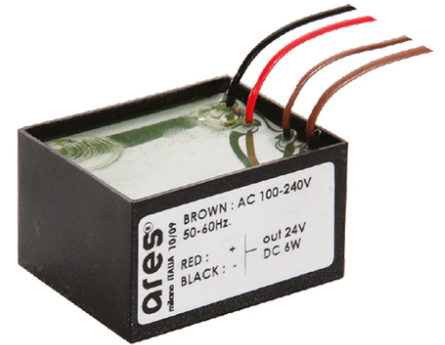

Power Supply 100+240Vac/ 8W at
24Vdc/ 6W at 350mA Ip65
106