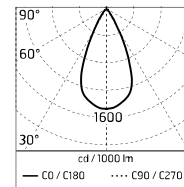

Optical

Lighting type	Direct
LED type	Power LED
Light distribution	Symmetric
Optical type	Flood