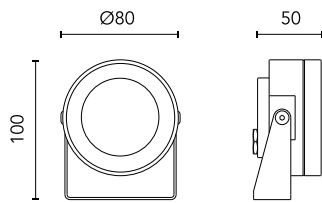

Optical

Lighting type	Direct
LED type	Power LED
Light distribution	Symmetric
Optical type	Flood