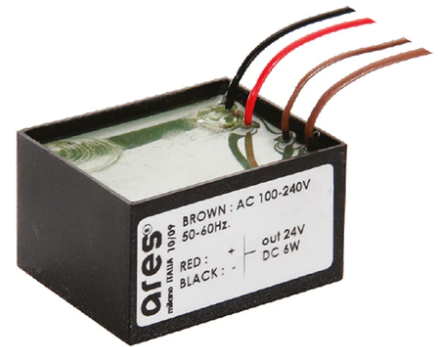

Power Supply 100+240Vac/ 8W at
24Vdc/ 6W at 350mA Ip65
106