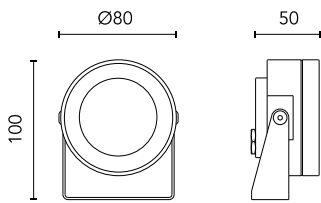

Optical

Lighting type	Direct
LED type	Power LED
Light distribution	Symmetric
Optical type	Flood