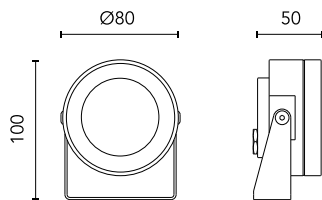

Optical

Lighting type	Direct
LED type	Power LED
Light distribution	Symmetric
Optical type	Spot