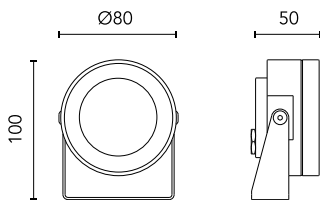

Optical

Lighting type	Direct
LED type	Power LED
Light distribution	Symmetric
Optical type	Spot