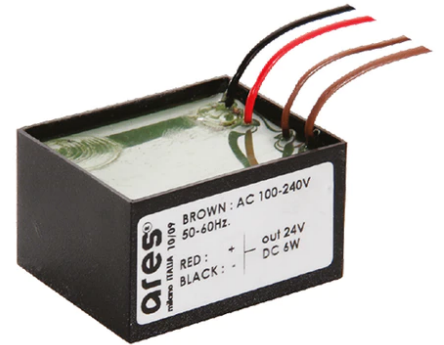

Power Supply 100+240Vac/ 8W at
24Vdc/ 6W at 350mA Ip65
106