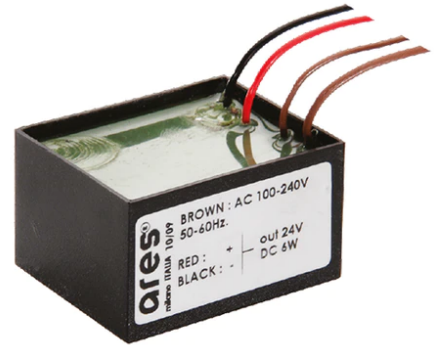

Power Supply 100+240Vac/ 8W at
24Vdc/ 6W at 350mA Ip65
106