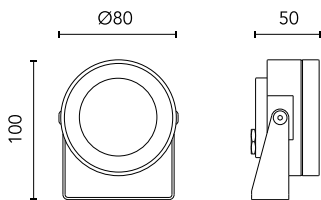

Optical

Lighting type	Direct
LED type	Power LED
Light distribution	Symmetric
Optical type	Flood