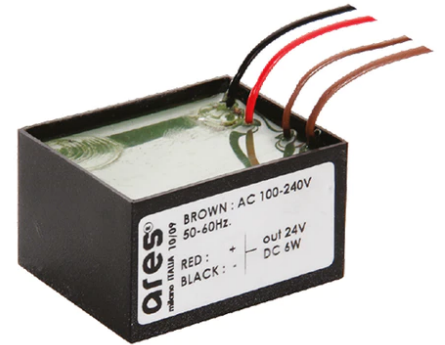

Martina 24V

■ 1055600.18 - Deep Brown

Adjustable spotlight.

Configuration: turned and anodized (raw or painted) aluminium structure with stainless steel adjustable bracket. Glass diffuser: transparent or sandblasted with silkscreen border, fixed through a robotic gluing system. Double layer coating for high resistance to corrosion: the aluminium components are painted with a double coat using powders which are compliant with QUALICOAT standards: a first layer of epoxy powder (with excellent chemical and mechanical resistance) and a second finishing layer of polyester powder (resistant to UV rays and atmospheric agents). The entire painting process of the aluminium fitting starts from components which have been sand-blasted in advance to make the surface more porous and increase the adherence of the paint. Ares effects alkaline and acid washing to clean the surfaces completely, then rinses with demineralised water to remove any residue particles, subsequently a chemical conversion treatment is done to protect against rusting.

Protection rating: IP67

In compliance with EN60598-1 standards

Class of insulation: III

Installation: the luminaire is equipped with 2000mm cable. Martina 24V and Maxi Martina 24V are equipped with a dc/dc highly efficient resin-coated converter that removes electromagnetic interference and protects against polarity reversal and sudden voltage peak. Parallel wiring required. Mini Martina, Martina RGB and Maxi Martina RGB requires connection in series.

Physical

| | |
|--------------|------------|
| Color | Deep Brown |
|--------------|------------|

Martina 24V

Visor for Martina
51.4

Ground Spike Martina/Mini
Martina/Perseo 9/Iota
136

3/4 Way Terminal Block 4 Poles Ip68
H2O Stop
215

2 Way Terminal Block 4 Poles Ip68 H2O
Stop
236

Power Supply 8W 100+240Vac/24Vdc
350mA Ip20
150

Power Supply 100+240Vac/ 8W at
24Vdc/ 6W at 350mA Ip65
106

Power Supply 10W 110+240Vac/24Vdc
Ip20
87

Power Supply 10W 110+240Vac/24Vdc
Ip67
175