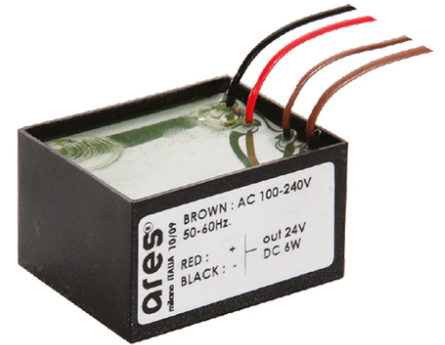

## Martina 24V

■ 1055600.12 - Forest Green

Adjustable spotlight.

Configuration: turned and anodized (raw or painted) aluminium structure with stainless steel adjustable bracket. Glass diffuser: transparent or sandblasted with silkscreen border, fixed through a robotic gluing system. Double layer coating for high resistance to corrosion: the aluminium components are painted with a double coat using powders which are compliant with QUALICOAT standards: a first layer of epoxy powder (with excellent chemical and mechanical resistance) and a second finishing layer of polyester powder (resistant to UV rays and atmospheric agents). The entire painting process of the aluminium fitting starts from components which have been sand-blasted in advance to make the surface more porous and increase the adherence of the paint. Ares effects alkaline and acid washing to clean the surfaces completely, then rinses with demineralised water to remove any residue particles, subsequently a chemical conversion treatment is done to protect against rusting.

### Physical

<b>Color</b>	Forest Green
--------------	--------------

## Martina 24V

Visor for Martina  
51.4

Ground Spike Martina/Mini  
Martina/Perseo 9/Iota  
136

3/4 Way Terminal Block 4 Poles Ip68  
H2O Stop  
215

2 Way Terminal Block 4 Poles Ip68 H2O  
Stop  
236

Power Supply 8W 100+240Vac/24Vdc  
350mA Ip20  
150