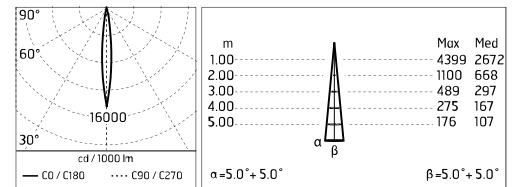

Optical

Lighting type	Direct
LED type	Power LED
Light distribution	Symmetric
Optical type	Spot

Electrical

Frequency (Hz)	50-60	Insulation class	III
Voltage (V)	24		
Dimmable	No		
Driver type	Non Dimmable		
Emergency	Without		