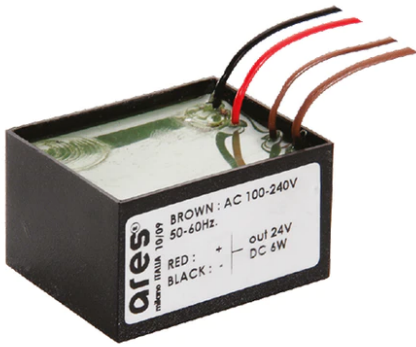

Martina 24V

■ 10517212.8 - Anodized Aluminium

Adjustable spotlight.

Configuration: turned and anodized (raw or painted) aluminium structure with stainless steel adjustable bracket.
 Glass diffuser: transparent or sandblasted with silkscreen border, fixed through a robotic gluing system.
 Double layer coating for high resistance to corrosion: the aluminium components are painted with a double coat using powders which are compliant with QUALICOAT standards: a first layer of epoxy powder (with excellent chemical and mechanical resistance) and a second finishing layer of polyester powder (resistant to UV rays and atmospheric agents). The entire painting process of the aluminium fitting starts from components which have been sand-blasted in advance to make the surface more porous and increase the adherence of the paint. Ares effects alkaline and acid washing to clean the surfaces completely, then rinses with demineralised water to remove any residue particles, subsequently a chemical conversion treatment is done to protect against rusting.

Protection rating: IP67

In compliance with EN60598-1 standards

Class of insulation: III

Installation: the luminaire is equipped with 2000mm cable. Martina 24V and Maxi Martina 24V are equipped with a dc/dc highly efficient resin-coated converter that removes electromagnetic interference and protects against polarity reversal and sudden voltage peak. Parallel wiring required. Mini Martina, Martina RGB and Maxi Martina RGB requires connection in series.

Optical

Lighting type	Direct
LED type	Power LED
Light distribution	Symmetric
Optical type	Spot

Electrical

Frequency (Hz)	50-60	Insulation class	III
Voltage (V)	24		
Dimmable	No		
Driver type	Non Dimmable		
Emergency	Without		

Physical

Color	Anodized Aluminium
--------------	--------------------

Martina 24V

Power Supply 100÷240Vac/ 8W at 24Vdc/ 6W at 350mA Ip65
106

Power Supply 70W 220÷240V/24Vdc Ip67
110

Power Supply 50W 120÷240V/24Vdc Ip67
155