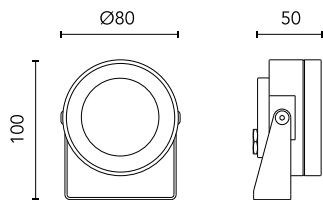

Optical

Lighting type	Direct
LED type	Power LED
Light distribution	Symmetric
Optical type	Spot