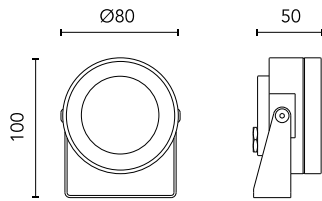

Optical

Lighting type	Direct
LED type	Power LED
Light distribution	Symmetric
Optical type	Spot