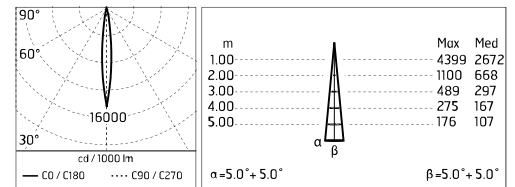

Optical

Lighting type	Direct
LED type	Power LED
Light distribution	Symmetric
Optical type	Spot

Electrical

Frequency (Hz)	50-60	Insulation class	III
Voltage (V)	24		
Dimmable	No		
Driver type	Not dimmable		
Emergency	Without		