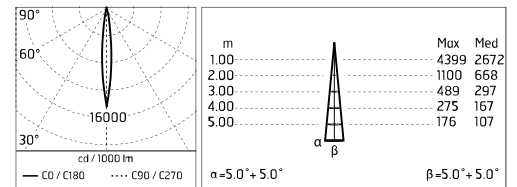

Optical

Lighting type	Direct
LED type	Power LED
Light distribution	Symmetric
Optical type	Spot