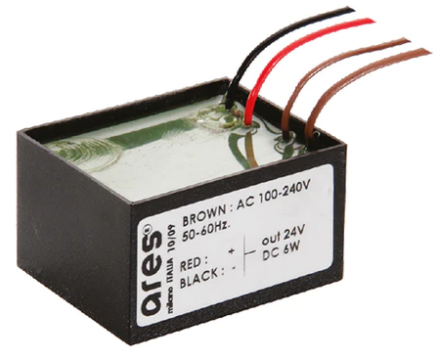

Power Supply 100+240Vac/ 8W at
24Vdc/ 6W at 350mA Ip65
106