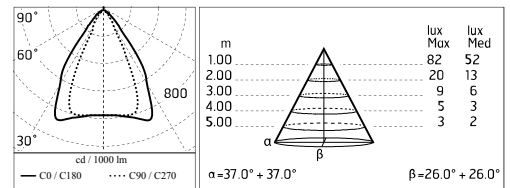

Optical

Lighting type	Direct
LED type	Power LED
Light distribution	Symmetric
Optical type	Flood