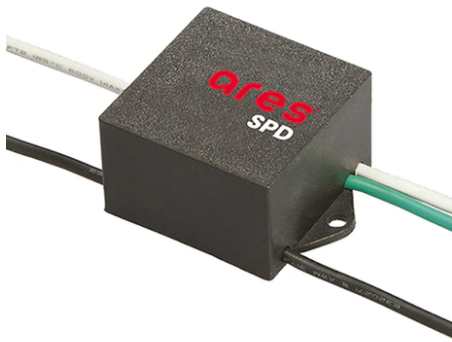

Marco Unidirectional

■ 10723050.4 - Black

Luminaire for installation on wall – surface mounted.

Configuration: die-cast aluminium structure, EN AB-47100 alloy (low copper content) and AISI 304 stainless steel fixing plate. Glass diffuser: transparent with silkscreen border, fixed to the aluminium structure through a robotic gluing system.

Double layer coating for high resistance to corrosion: the aluminium components are painted with a double coat using powders that are compliant with QUALICOAT standards: a first layer of epoxy powder (with excellent chemical and mechanical resistance) and a second finishing layer of polyester powder (resistant to UV rays and atmospheric agents). The entire painting process of the aluminium fitting starts from components that have been sandblasted in advance to make the surface more porous and increase the adherence of the paint. Ares effects alkaline and acid washing to clean the surfaces completely, then rinses with demineralised water to remove any residue particles, subsequently a chemical conversion treatment is done to protect against rusting.

Optical

Lighting type	Direct
LED type	Power LED
Light distribution	Symmetric
Optical type	Flood

Electrical

Frequency (Hz)	50-60	Insulation class	II
Voltage (V)	100-240		
Dimmable	No		
Driver type	Not dimmable		
Emergency	Without		

Physical

Color	Black
--------------	-------

Marco Unidirectional

SPD (Surge Protection Device)
237