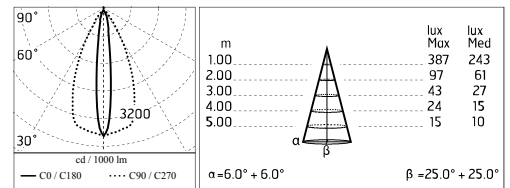

Optical

Lighting type	Direct
LED type	Power LED
Light distribution	Symmetric
Optical type	Spot