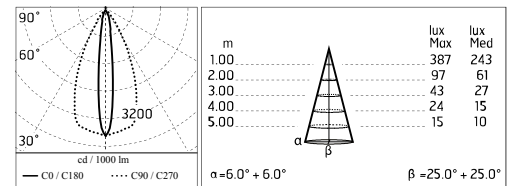

Optical

Lighting type	Direct
LED type	Power LED
Light distribution	Symmetric
Optical type	Spot