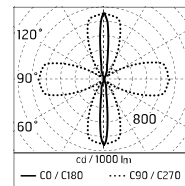

Optical

Lighting type	Direct
LED type	Power LED
Light distribution	Symmetric
Optical type	Spot