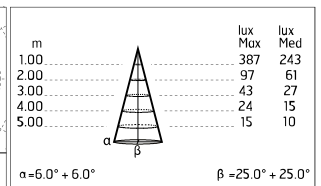

Optical

Lighting type	Direct
LED type	Power LED
Light distribution	Symmetric
Optical type	Spot