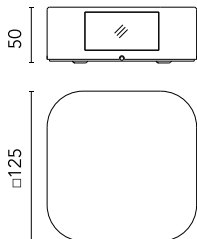

Optical

Lighting type	Direct
LED type	Power LED
Light distribution	Symmetric
Optical type	Spot