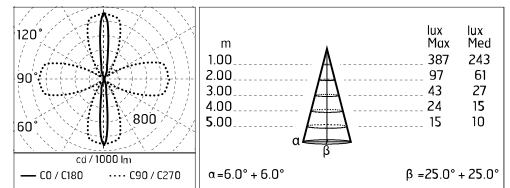

Optical

Lighting type	Direct
LED type	Power LED
Light distribution	Symmetric
Optical type	Spot