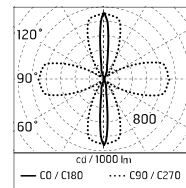

Optical

Lighting type	Direct
LED type	Power LED
Light distribution	Symmetric
Optical type	Spot