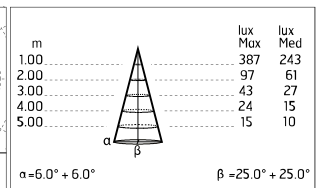

Optical

Lighting type	Direct
LED type	Power LED
Light distribution	Symmetric
Optical type	Spot