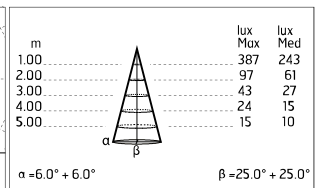

Optical

Lighting type	Indirect, Direct
LED type	Power LED
Light distribution	Symmetric
Optical type	Spot