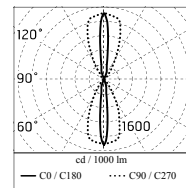

Optical

Lighting type	Indirect, Direct
LED type	Power LED
Light distribution	Symmetric
Optical type	Spot