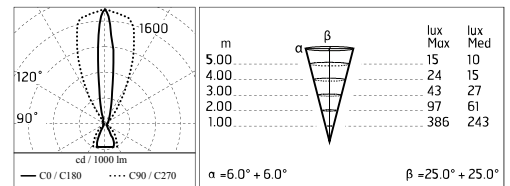

Optical

Lighting type	Indirect, Direct
LED type	Power LED
Light distribution	Asymmetric
Optical type	Flood