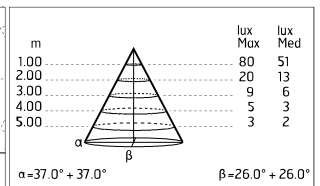

Optical

Lighting type	Indirect, Direct
LED type	Power LED
Light distribution	Symmetric
Optical type	Flood