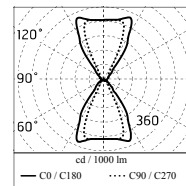

Optical

Lighting type	Indirect, Direct
LED type	Power LED
Light distribution	Symmetric
Optical type	Flood