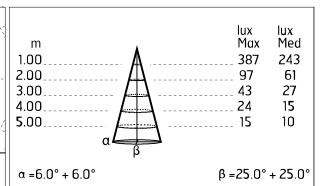

Optical

Lighting type	Indirect, Direct
LED type	Power LED
Light distribution	Symmetric
Optical type	Spot