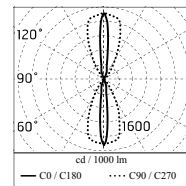

Optical

Lighting type	Indirect, Direct
LED type	Power LED
Light distribution	Symmetric
Optical type	Spot