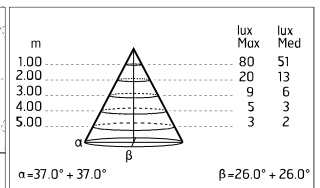

Optical

Lighting type	Indirect, Direct
LED type	Power LED
Light distribution	Symmetric
Optical type	Flood