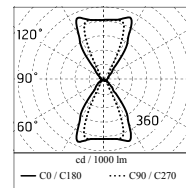

Optical

Lighting type	Indirect, Direct
LED type	Power LED
Light distribution	Symmetric
Optical type	Flood