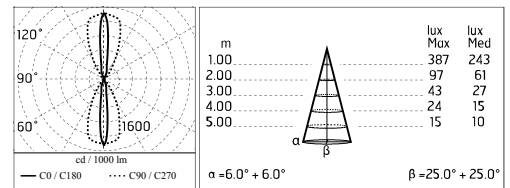

Optical

Lighting type	Indirect, Direct
LED type	Power LED
Light distribution	Symmetric
Optical type	Spot