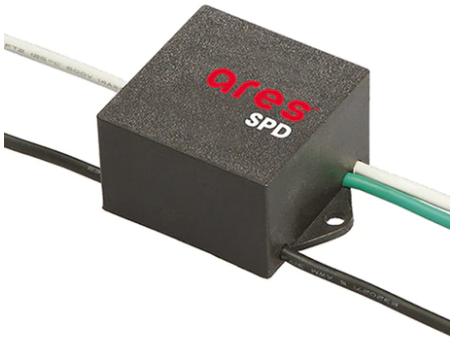

Leo 80 Power Led Unidirectional

SPD (Surge Protection Device)
237