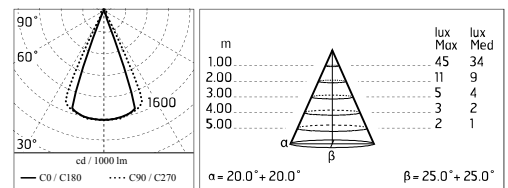

Optical

Lighting type	Direct
LED type	Power LED
Light distribution	Symmetric
Optical type	Medium