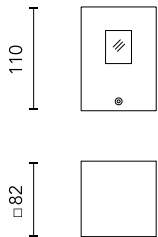

Optical

Lighting type
LED type
Light distribution
Optical type

Indirect, Direct
Power LED
Asymmetric
Medium