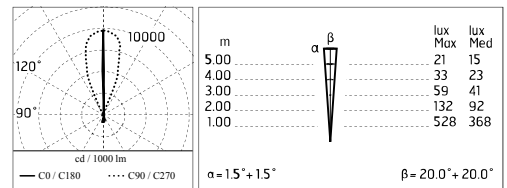

Optical

Lighting type
LED type
Light distribution
Optical type

Indirect, Direct
Power LED
Asymmetric
Medium