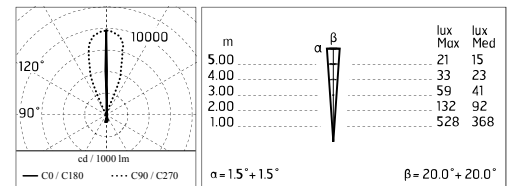

Optical

Lighting type Indirect, Direct
LED type Power LED
Light distribution Asymmetric
Optical type Medium