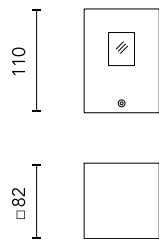

Optical

Lighting type Indirect, Direct
LED type Power LED
Light distribution Asymmetric
Optical type Medium