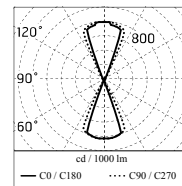

Optical

Lighting type	Indirect, Direct
LED type	Power LED
Light distribution	Symmetric
Optical type	Medium