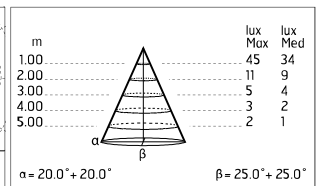

Optical

Lighting type	Indirect, Direct
LED type	Power LED
Light distribution	Symmetric
Optical type	Medium