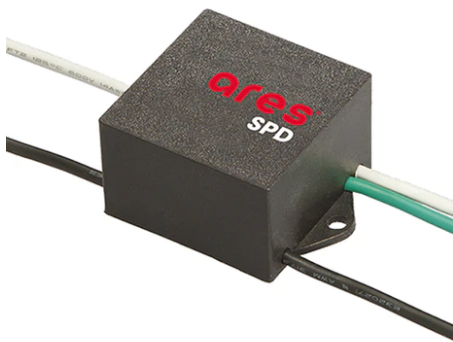

## Leo 160 Power Led Omnidirectional

---

SPD (Surge Protection Device)  
237

---

Pole Leo 160 h 70 mm  
12425.1

---

Pole Leo 160 h 330 mm  
12455.1

---

Pole Leo 160 h 680 mm  
12490.1