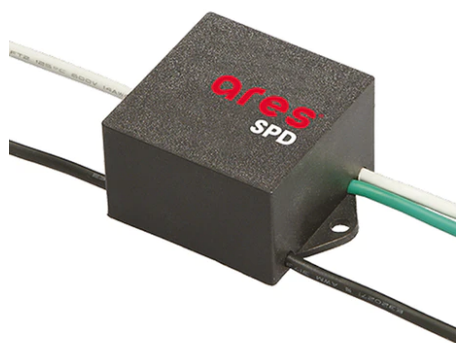

Leo 160 On Post Power Led Bidirectional

SPD (Surge Protection Device)
237

Pole Leo 160 h 70 mm
12425.6

Pole Leo 160 h 330 mm
12455.6

Pole Leo 160 h 680 mm
12490.6

Base Plate and Fixing Bolts Leo 160
pole
131