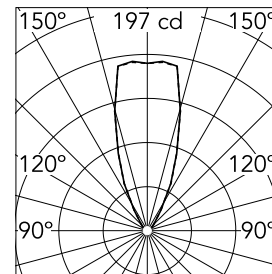

### Optical

<b>Lighting type</b>	Direct
<b>LED type</b>	Power LED
<b>Light distribution</b>	Symmetric
<b>Optical type</b>	Medium down
<b>Beam angle (°)</b>	40
<b>Beam angle C90-270 (°)</b>	40

Beam Angle: 40°