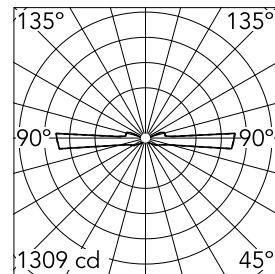

### Optical

<b>Lighting type</b>	Direct
<b>LED type</b>	Power LED
<b>Light distribution</b>	Symmetric
<b>Beam angle (°)</b>	44
<b>Beam angle C90-270 (°)</b>	44

Luminous flux luminaire  
34 lm