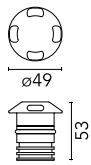

### Main specifications

<b>Lamp category</b>	LED	<b>Mountings</b>	Ground recessed, Wall recessed
<b>Power (W)</b>	2.30	<b>Environment</b>	Outdoor wet location
<b>CCT (K)</b>	3000K		
<b>CRI</b>	80		
<b>Net lumen (lm)</b>	34		

### Optical

<b>Lighting type</b>	Direct
<b>LED type</b>	Power LED
<b>Light distribution</b>	Symmetric
<b>Beam angle (°)</b>	44
<b>Beam angle C90-270 (°)</b>	44

Luminous flux luminaire  
34 lm