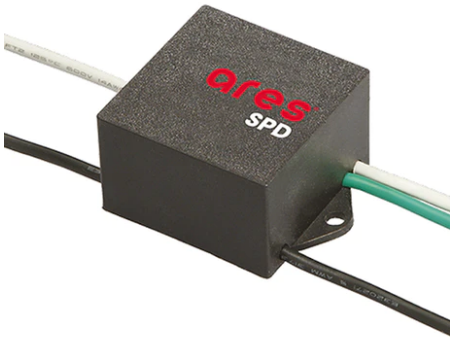

## Jackie Cob Led

---

SPD (Surge Protection Device)  
237