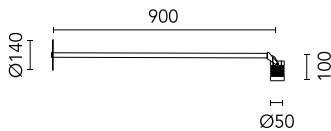

## Iota Wall Bracket 900 mm

■ 513102.18 - Deep Brown

Adjustable projector for installation on wall, ceiling or floor.

Configuration: turned aluminium body (EN AW 6060) and AISI 316L stainless steel fixing bracket. Glass diffuser: extra clear with silkscreen border, fixed to the body through a robotic gluing system.

Double layer coating for high resistance to corrosion: the aluminium components are painted with a double coat using powders which are compliant with QUALICOAT standards: a first layer of epoxy powder (with excellent chemical and mechanical resistance) and a second finishing layer of polyester powder (resistant to UV rays and atmospheric agents). The entire painting process of the aluminium fitting starts from components which have been sand-blasted in advance to make the surface more porous and increase the adherence of the paint. Ares effects alkaline and acid washing to clean the surfaces completely, then rinses with demineralised water to remove any residue particles, subsequently a chemical conversion treatment is done to protect against rusting.

Protection rating: IP65

In compliance with EN60598-1 standards

Class of insulation: III

Installation: the luminaire is supplied with 2000 mm neoprene cable for an easy-to-make connection. It is equipped with a dc / dc highly efficient resin-coated converter that removes electromagnetic interference and allows parallel wiring and is protected against polarity reversal and sudden voltage peak. The version on pole is equipped with a 2-way terminal block for 3-conductor cables – H2O stop.