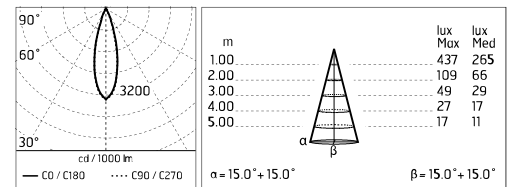

Optical

Lighting type	Direct
LED type	Power LED
Light distribution	Symmetric
Optical type	Medium