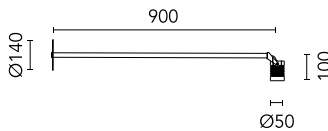

Iota Wall Bracket 900 mm

■ 513102.12 - Forest Green

Adjustable projector for installation on wall, ceiling or floor.

Configuration: turned aluminium body (EN AW 6060) and AISI 316L stainless steel fixing bracket. Glass diffuser: extra clear with silkscreen border, fixed to the body through a robotic gluing system.

Double layer coating for high resistance to corrosion: the aluminium components are painted with a double coat using powders which are compliant with QUALICOAT standards: a first layer of epoxy powder (with excellent chemical and mechanical resistance) and a second finishing layer of polyester powder (resistant to UV rays and atmospheric agents). The entire painting process of the aluminium fitting starts from components which have been sand-blasted in advance to make the surface more porous and increase the adherence of the paint. Ares effects alkaline and acid washing to clean the surfaces completely, then rinses with demineralised water to remove any residue particles, subsequently a chemical conversion treatment is done to protect against rusting.

Protection rating: IP65

In compliance with EN60598-1 standards

Class of insulation: III

Installation: the luminaire is supplied with 2000 mm neoprene cable for an easy-to-make connection. It is equipped with a dc / dc highly efficient resin-coated converter that removes electromagnetic interference and allows parallel wiring and is protected against polarity reversal and sudden voltage peak. The version on pole is equipped with a 2-way terminal block for 3-conductor cables – H2O stop.