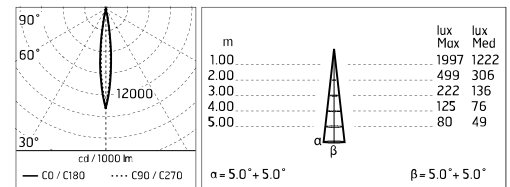

Optical

Lighting type	Direct
LED type	Power LED
Light distribution	Symmetric
Optical type	Spot