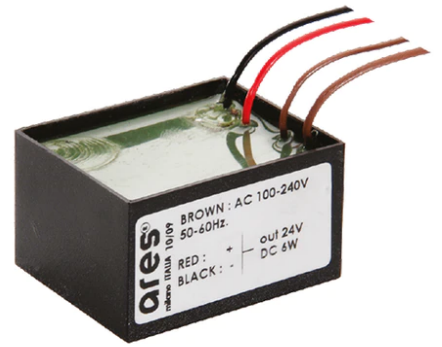

Power Supply 100÷240Vac/ 8W at
24Vdc/ 6W at 350mA Ip65
106