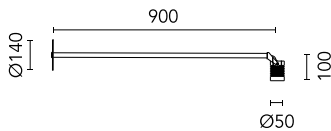

Iota Wall Bracket 900 mm

■ 513100.12 - Forest Green

Adjustable projector for installation on wall, ceiling or floor.

Configuration: turned aluminium body (EN AW 6060) and AISI 316L stainless steel fixing bracket. Glass diffuser: extra clear with silkscreen border, fixed to the body through a robotic gluing system.

Double layer coating for high resistance to corrosion: the aluminium components are painted with a double coat using powders which are compliant with QUALICOAT standards: a first layer of epoxy powder (with excellent chemical and mechanical resistance) and a second finishing layer of polyester powder (resistant to UV rays and atmospheric agents). The entire painting process of the aluminium fitting starts from components which have been sand-blasted in advance to make the surface more porous and increase the adherence of the paint. Ares effects alkaline and acid washing to clean the surfaces completely, then rinses with demineralised water to remove any residue particles, subsequently a chemical conversion treatment is done to protect against rusting.

Protection rating: IP65

In compliance with EN60598-1 standards

Class of insulation: III

Installation: the luminaire is supplied with 2000 mm neoprene cable for an easy-to-make connection. It is equipped with a dc / dc highly efficient resin-coated converter that removes electromagnetic interference and allows parallel wiring and is protected against polarity reversal and sudden voltage peak. The version on pole is equipped with a 2-way terminal block for 3-conductor cables – H2O stop.