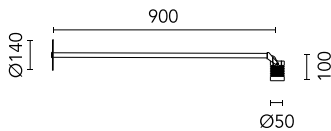

Iota Wall Bracket 900 mm

■ 513069.12 - Forest Green

Adjustable projector for installation on wall, ceiling or floor.

Configuration: turned aluminium body (EN AW 6060) and AISI 316L stainless steel fixing bracket. Glass diffuser: extra clear with silkscreen border, fixed to the body through a robotic gluing system.

Double layer coating for high resistance to corrosion: the aluminium components are painted with a double coat using powders which are compliant with QUALICOAT standards: a first layer of epoxy powder (with excellent chemical and mechanical resistance) and a second finishing layer of polyester powder (resistant to UV rays and atmospheric agents). The entire painting process of the aluminium fitting starts from components which have been sand-blasted in advance to make the surface more porous and increase the adherence of the paint. Ares effects alkaline and acid washing to clean the surfaces completely, then rinses with demineralised water to remove any residue particles, subsequently a chemical conversion treatment is done to protect against rusting.

Protection rating: IP65

In compliance with EN60598-1 standards

Class of insulation: III

Installation: the luminaire is supplied with 2000 mm neoprene cable for an easy-to-make connection. It is equipped with a dc / dc highly efficient resin-coated converter that removes electromagnetic interference and allows parallel wiring and is protected against polarity reversal and sudden voltage peak. The version on pole is equipped with a 2-way terminal block for 3-conductor cables – H2O stop.