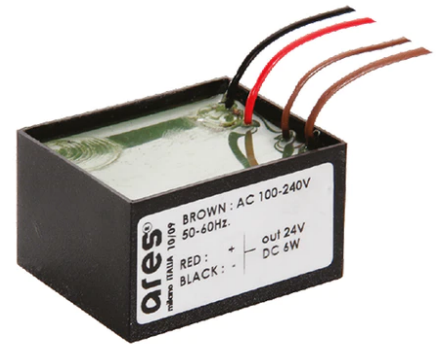

Iota Wall Bracket 900 mm

■ 513069.12 - Forest Green

Adjustable projector for installation on wall, ceiling or floor.

Configuration: turned aluminium body (EN AW 6060) and AISI 316L stainless steel fixing bracket. Glass diffuser: extra clear with silkscreen border, fixed to the body through a robotic gluing system.

Double layer coating for high resistance to corrosion: the aluminium components are painted with a double coat using powders which are compliant with QUALICOAT standards: a first layer of epoxy powder (with excellent chemical and mechanical resistance) and a second finishing layer of polyester powder (resistant to UV rays and atmospheric agents). The entire painting process of the aluminium fitting starts from components which have been sand-blasted in advance to make the surface more porous and increase the adherence of the paint. Ares effects alkaline and acid washing to clean the surfaces completely, then rinses with demineralised water to remove any residue particles, subsequently a chemical conversion treatment is done to protect against rusting.

Protection rating: IP65

In compliance with EN60598-1 standards

Class of insulation: III

Installation: the luminaire is supplied with 2000 mm neoprene cable for an easy-to-make connection. It is equipped with a dc / dc highly efficient resin-coated converter that removes electromagnetic interference and allows parallel wiring and is protected against polarity reversal and sudden voltage peak. The version on pole is equipped with a 2-way terminal block for 3-conductor cables – H2O stop.

Physical

Color	Forest Green
--------------	--------------

Note

Dimmable version on request

Iota Wall Bracket 900 mm

Box for Installation
Alfa/Beta/Gamma/Trixie/Trixie Round
105

Power Supply 8W 100÷240Vac/24Vdc
350mA Ip20
150