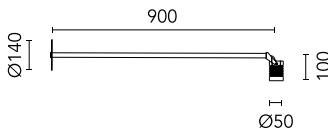

Optical

Lighting type	Direct
LED type	Power LED
Light distribution	Symmetric
Optical type	Medium