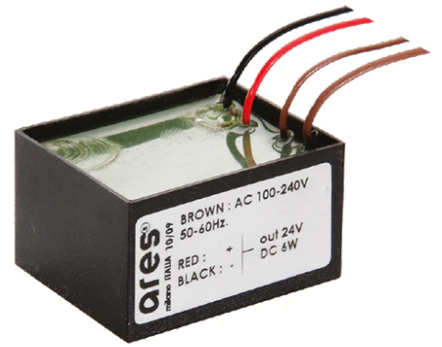

Iota Wall Bracket 900 mm

■ 513068.18 - Deep Brown

Adjustable projector for installation on wall, ceiling or floor.

Configuration: turned aluminium body (EN AW 6060) and AISI 316L stainless steel fixing bracket. Glass diffuser: extra clear with silkscreen border, fixed to the body through a robotic gluing system.

Double layer coating for high resistance to corrosion: the aluminium components are painted with a double coat using powders which are compliant with QUALICOAT standards: a first layer of epoxy powder (with excellent chemical and mechanical resistance) and a second finishing layer of polyester powder (resistant to UV rays and atmospheric agents). The entire painting process of the aluminium fitting starts from components which have been sand-blasted in advance to make the surface more porous and increase the adherence of the paint. Ares effects alkaline and acid washing to clean the surfaces completely, then rinses with demineralised water to remove any residue particles, subsequently a chemical conversion treatment is done to protect against rusting.

Protection rating: IP65

In compliance with EN60598-1 standards

Class of insulation: III

Installation: the luminaire is supplied with 2000 mm neoprene cable for an easy-to-make connection. It is equipped with a dc / dc highly efficient resin-coated converter that removes electromagnetic interference and allows parallel wiring and is protected against polarity reversal and sudden voltage peak. The version on pole is equipped with a 2-way terminal block for 3-conductor cables – H2O stop.

Physical

Color	Deep Brown
--------------	------------

Note

Dimmable version on request

Iota Wall Bracket 900 mm

Box for Installation
Alfa/Beta/Gamma/Trixie/Trixie Round
105

Power Supply 8W 100+240Vac/24Vdc
350mA Ip20
150