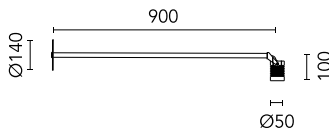

Iota Wall Bracket 900 mm

■ 513068.12 - Forest Green

Adjustable projector for installation on wall, ceiling or floor.

Configuration: turned aluminium body (EN AW 6060) and AISI 316L stainless steel fixing bracket. Glass diffuser: extra clear with silkscreen border, fixed to the body through a robotic gluing system.

Double layer coating for high resistance to corrosion: the aluminium components are painted with a double coat using powders which are compliant with QUALICOAT standards: a first layer of epoxy powder (with excellent chemical and mechanical resistance) and a second finishing layer of polyester powder (resistant to UV rays and atmospheric agents). The entire painting process of the aluminium fitting starts from components which have been sand-blasted in advance to make the surface more porous and increase the adherence of the paint. Ares effects alkaline and acid washing to clean the surfaces completely, then rinses with demineralised water to remove any residue particles, subsequently a chemical conversion treatment is done to protect against rusting.

Protection rating: IP65

In compliance with EN60598-1 standards

Class of insulation: III

Installation: the luminaire is supplied with 2000 mm neoprene cable for an easy-to-make connection. It is equipped with a dc / dc highly efficient resin-coated converter that removes electromagnetic interference and allows parallel wiring and is protected against polarity reversal and sudden voltage peak. The version on pole is equipped with a 2-way terminal block for 3-conductor cables – H2O stop.