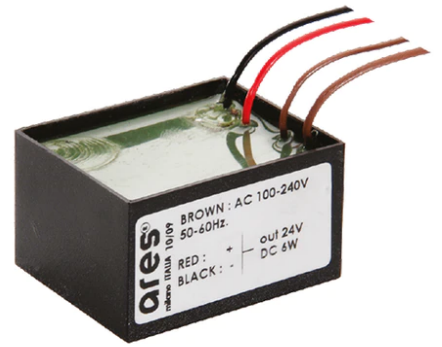

Iota Wall Bracket 900 mm

■ 513068.12 - Forest Green

Adjustable projector for installation on wall, ceiling or floor.

Configuration: turned aluminium body (EN AW 6060) and AISI 316L stainless steel fixing bracket. Glass diffuser: extra clear with silkscreen border, fixed to the body through a robotic gluing system.

Double layer coating for high resistance to corrosion: the aluminium components are painted with a double coat using powders which are compliant with QUALICOAT standards: a first layer of epoxy powder (with excellent chemical and mechanical resistance) and a second finishing layer of polyester powder (resistant to UV rays and atmospheric agents). The entire painting process of the aluminium fitting starts from components which have been sand-blasted in advance to make the surface more porous and increase the adherence of the paint. Ares effects alkaline and acid washing to clean the surfaces completely, then rinses with demineralised water to remove any residue particles, subsequently a chemical conversion treatment is done to protect against rusting.

Protection rating: IP65

In compliance with EN60598-1 standards

Class of insulation: III

Installation: the luminaire is supplied with 2000 mm neoprene cable for an easy-to-make connection. It is equipped with a dc / dc highly efficient resin-coated converter that removes electromagnetic interference and allows parallel wiring and is protected against polarity reversal and sudden voltage peak. The version on pole is equipped with a 2-way terminal block for 3-conductor cables – H2O stop.

Physical

Color	Forest Green
--------------	--------------

Note

Dimmable version on request

Iota Wall Bracket 900 mm

Box for Installation
Alfa/Beta/Gamma/Trixie/Trixie Round
105

Power Supply 8W 100+240Vac/24Vdc
350mA Ip20
150