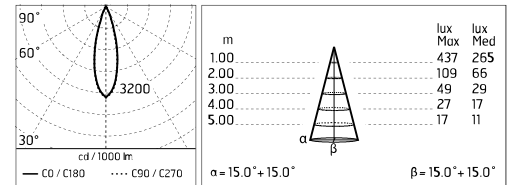

Optical

Lighting type	Direct
LED type	Power LED
Light distribution	Symmetric
Optical type	Medium