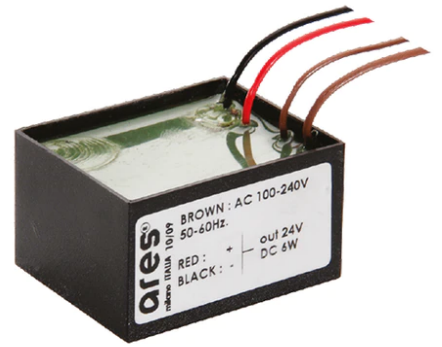

Iota Wall Bracket 900 mm

■ 513065.12 - Forest Green

Adjustable projector for installation on wall, ceiling or floor.

Configuration: turned aluminium body (EN AW 6060) and AISI 316L stainless steel fixing bracket. Glass diffuser: extra clear with silkscreen border, fixed to the body through a robotic gluing system.

Double layer coating for high resistance to corrosion: the aluminium components are painted with a double coat using powders which are compliant with QUALICOAT standards: a first layer of epoxy powder (with excellent chemical and mechanical resistance) and a second finishing layer of polyester powder (resistant to UV rays and atmospheric agents). The entire painting process of the aluminium fitting starts from components which have been sand-blasted in advance to make the surface more porous and increase the adherence of the paint. Ares effects alkaline and acid washing to clean the surfaces completely, then rinses with demineralised water to remove any residue particles, subsequently a chemical conversion treatment is done to protect against rusting.

Protection rating: IP65

In compliance with EN60598-1 standards

Class of insulation: III

Installation: the luminaire is supplied with 2000 mm neoprene cable for an easy-to-make connection. It is equipped with a dc / dc highly efficient resin-coated converter that removes electromagnetic interference and allows parallel wiring and is protected against polarity reversal and sudden voltage peak. The version on pole is equipped with a 2-way terminal block for 3-conductor cables – H2O stop.

Physical

Color	Forest Green
--------------	--------------

Note

Dimmable version on request

Iota Wall Bracket 900 mm

Box for Installation
Alfa/Beta/Gamma/Trixie/Trixie Round
105

Power Supply 8W 100÷240Vac/24Vdc
350mA Ip20
150