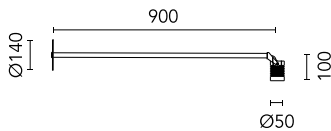

Iota Wall Bracket 900 mm

■ 513065.12 - Forest Green

Adjustable projector for installation on wall, ceiling or floor.

Configuration: turned aluminium body (EN AW 6060) and AISI 316L stainless steel fixing bracket. Glass diffuser: extra clear with silkscreen border, fixed to the body through a robotic gluing system.

Double layer coating for high resistance to corrosion: the aluminium components are painted with a double coat using powders which are compliant with QUALICOAT standards: a first layer of epoxy powder (with excellent chemical and mechanical resistance) and a second finishing layer of polyester powder (resistant to UV rays and atmospheric agents). The entire painting process of the aluminium fitting starts from components which have been sand-blasted in advance to make the surface more porous and increase the adherence of the paint. Ares effects alkaline and acid washing to clean the surfaces completely, then rinses with demineralised water to remove any residue particles, subsequently a chemical conversion treatment is done to protect against rusting.

Protection rating: IP65

In compliance with EN60598-1 standards

Class of insulation: III

Installation: the luminaire is supplied with 2000 mm neoprene cable for an easy-to-make connection. It is equipped with a dc / dc highly efficient resin-coated converter that removes electromagnetic interference and allows parallel wiring and is protected against polarity reversal and sudden voltage peak. The version on pole is equipped with a 2-way terminal block for 3-conductor cables – H2O stop.