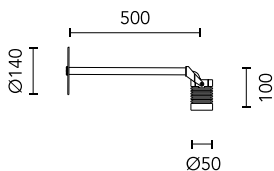

Optical

Lighting type	Direct
LED type	Power LED
Light distribution	Symmetric
Optical type	Medium