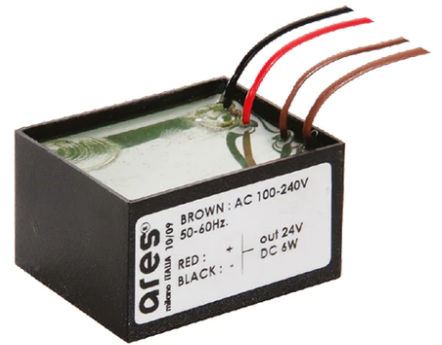

Iota Wall Bracket 500 mm

■ 513098.4 - Black

Adjustable projector for installation on wall, ceiling or floor.

Configuration: turned aluminium body (EN AW 6060) and AISI 316L stainless steel fixing bracket. Glass diffuser: extra clear with silkscreen border, fixed to the body through a robotic gluing system.

Protection rating: IP65

In compliance with EN60598-1 standards

Class of insulation: III

Installation: the luminaire is supplied with 2000 mm neoprene cable for an easy-to-make connection. It is equipped with a dc / dc highly efficient resin-coated converter that removes electromagnetic interference and allows parallel wiring and is protected against polarity reversal and sudden voltage peak. The version on pole is equipped with a 2-way terminal block for 3-conductor cables – H2O stop.

Optical

Lighting type	Direct
LED type	Power LED
Light distribution	Symmetric
Optical type	Medium

Electrical

Frequency (Hz)	50-60	Insulation class	III
Voltage (V)	24		
Dimmable	No		
Driver type	Not dimmable		
Emergency	Without		

Physical

Color	Black
--------------	-------

Note

Dimmable version on request

Iota Wall Bracket 500 mm

Box for Installation
Alfa/Beta/Gamma/Trixie/Trixie Round
105

Power Supply 8W 100+240Vac/24Vdc
350mA Ip20
150