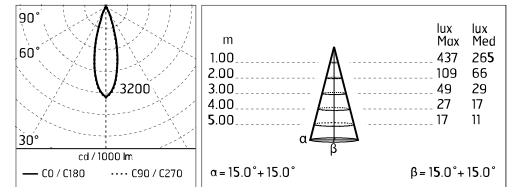

Optical

Lighting type	Direct
LED type	Power LED
Light distribution	Symmetric
Optical type	Medium