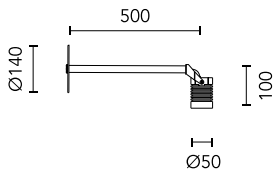

Optical

Lighting type	Direct
LED type	Power LED
Light distribution	Symmetric
Optical type	Medium