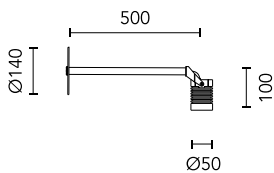

Optical

Lighting type	Direct
LED type	Power LED
Light distribution	Symmetric
Optical type	Medium