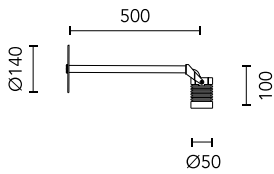

Iota Wall Bracket 500 mm

■ 513098.12 - Forest Green

Adjustable projector for installation on wall, ceiling or floor.

Configuration: turned aluminium body (EN AW 6060) and AISI 316L stainless steel fixing bracket. Glass diffuser: extra clear with silkscreen border, fixed to the body through a robotic gluing system.

Double layer coating for high resistance to corrosion: the aluminium components are painted with a double coat using powders which are compliant with QUALICOAT standards: a first layer of epoxy powder (with excellent chemical and mechanical resistance) and a second finishing layer of polyester powder (resistant to UV rays and atmospheric agents). The entire painting process of the aluminium fitting starts from components which have been sand-blasted in advance to make the surface more porous and increase the adherence of the paint. Ares effects alkaline and acid washing to clean the surfaces completely, then rinses with demineralised water to remove any residue particles, subsequently a chemical conversion treatment is done to protect against rusting.

Protection rating: IP65

In compliance with EN60598-1 standards

Class of insulation: III

Installation: the luminaire is supplied with 2000 mm neoprene cable for an easy-to-make connection. It is equipped with a dc / dc highly efficient resin-coated converter that removes electromagnetic interference and allows parallel wiring and is protected against polarity reversal and sudden voltage peak. The version on pole is equipped with a 2-way terminal block for 3-conductor cables – H2O stop.