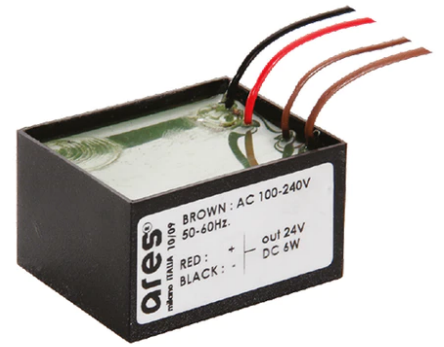

Iota Wall Bracket 500 mm

■ 513098.12 - Forest Green

Adjustable projector for installation on wall, ceiling or floor.

Configuration: turned aluminium body (EN AW 6060) and AISI 316L stainless steel fixing bracket. Glass diffuser: extra clear with silkscreen border, fixed to the body through a robotic gluing system.

Double layer coating for high resistance to corrosion: the aluminium components are painted with a double coat using powders which are compliant with QUALICOAT standards: a first layer of epoxy powder (with excellent chemical and mechanical resistance) and a second finishing layer of polyester powder (resistant to UV rays and atmospheric agents). The entire painting process of the aluminium fitting starts from components which have been sand-blasted in advance to make the surface more porous and increase the adherence of the paint. Ares effects alkaline and acid washing to clean the surfaces completely, then rinses with demineralised water to remove any residue particles, subsequently a chemical conversion treatment is done to protect against rusting.

Protection rating: IP65

In compliance with EN60598-1 standards

Class of insulation: III

Installation: the luminaire is supplied with 2000 mm neoprene cable for an easy-to-make connection. It is equipped with a dc / dc highly efficient resin-coated converter that removes electromagnetic interference and allows parallel wiring and is protected against polarity reversal and sudden voltage peak. The version on pole is equipped with a 2-way terminal block for 3-conductor cables – H2O stop.

Physical

Color	Forest Green
--------------	--------------

Note

Dimmable version on request

Iota Wall Bracket 500 mm

Box for Installation
Alfa/Beta/Gamma/Trixie/Trixie Round
105

Power Supply 8W 100+240Vac/24Vdc
350mA Ip20
150