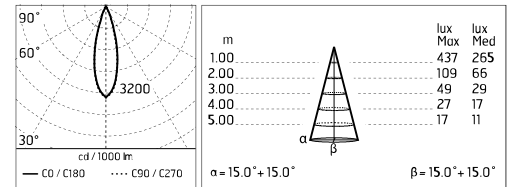

Optical

Lighting type	Direct
LED type	Power LED
Light distribution	Symmetric
Optical type	Medium